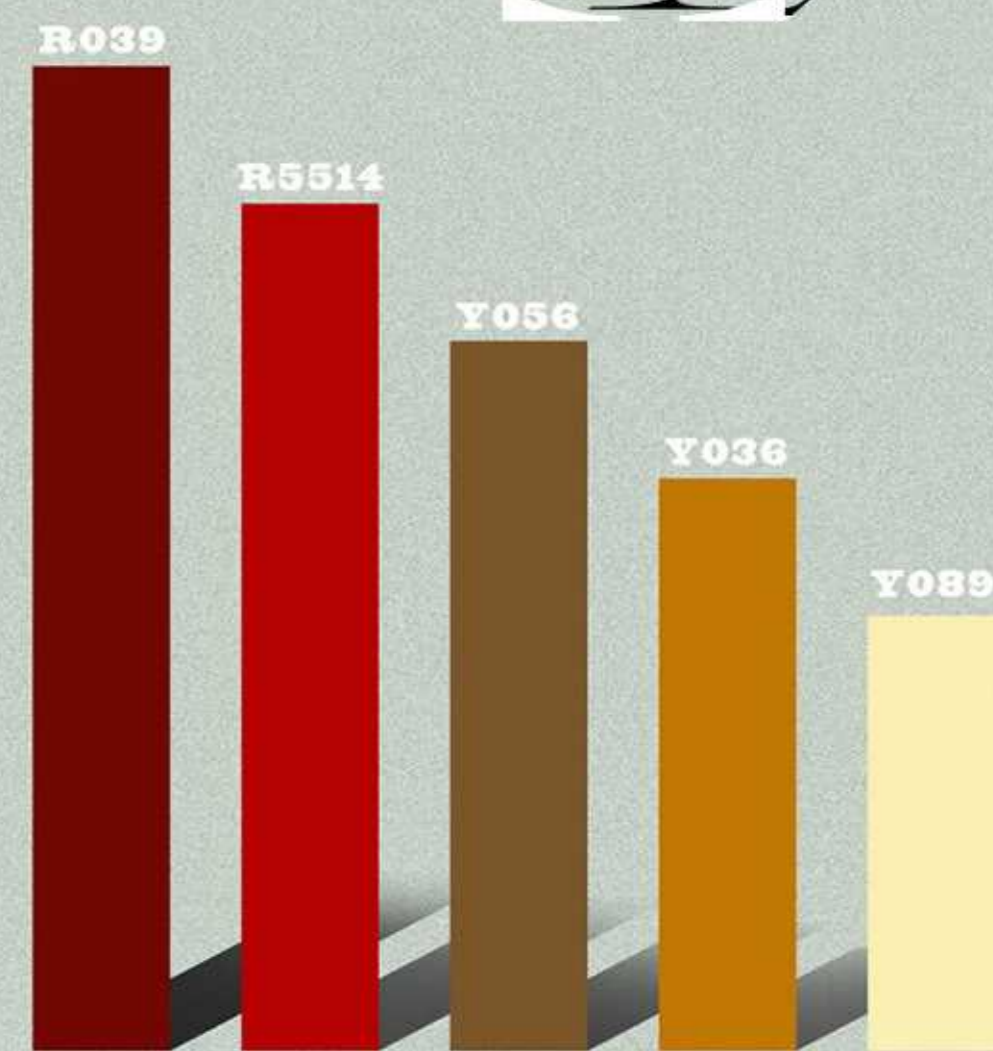

# PRIME

- 240
- Y108
- Y056
- R039
- G88
- P9

SA232 80\*68

The color is based on the object

SA644改

100\*92

The color is based on the object

RP00516BE

100\*52

The color is based on the object

SA474

100\*100

# LOUVRE

The color is based on the object

SA7002

133\*133

SA651

50\*80

SA289 80\*80  
Y089 Y036 Y056 R5514 R039

SA651 50\*80  
Y089 Y036 Y056 R5514