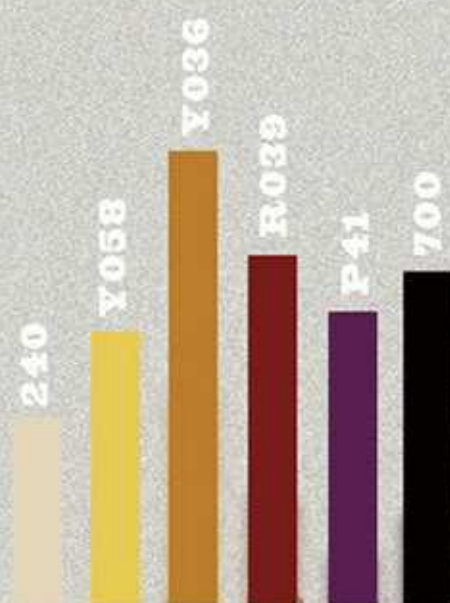

SA 643

80\*80

Y058

358

B271

B221

The color is based on the object

The color is based on the object

SA572 80\*80

SA1061 80\*94

The color is based on the floor

SA1066 133\*86

# VENICE

The color is based on the object

SA8501

80\*58

The color is based on the object

SA8500 100\*50

240	Y058	Y036	R039	P41	700
-----	------	------	------	-----	-----

SA1051 66\*74

240	Y058	Y036	P41	700
-----	------	------	-----	-----

The color is based on the object

SA250

50\*28

Y089

Y323

700