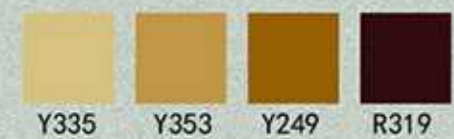

# EDINBURGH

SA1045 100\*156

SA258 50\*50

SA257 80\*95

The color is based on the object

SA2326 100\*94

SA645 100\*100

The color is based on the object

SA2338 200\*200  
Y335 Y353 Y249 R216 R319

SA2328 80\*80  
Y335 Y353 Y249 R216 R319

SAYB023 33\*33  
Y335 Y353 Y249 R216 R319

The color is based on the object

SAYH20129改 200\*151

The color is based on the object