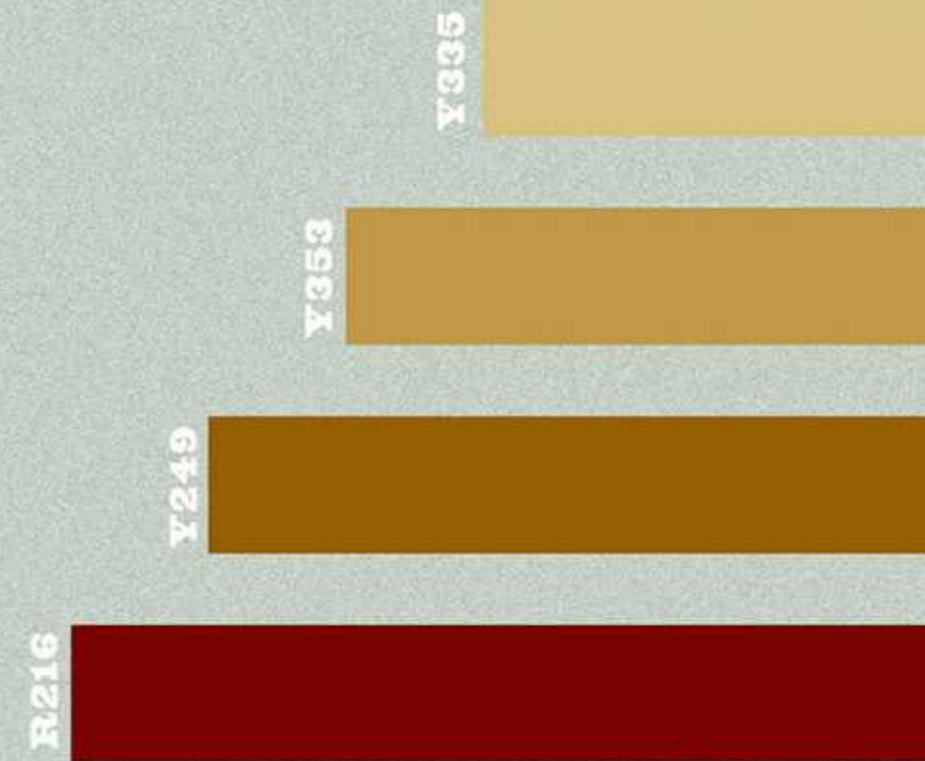

# DENVERSBURG

BD09-R  
Y353  
Y249  
R5514  
P41  
200\*218  
700

The color is based on the object

BD52 133\*295

The color is based on the object

FANTASY DREAM

MC18-M-GR  
133\*183

The color is based on the subject

MC7620

200\*285

Y320A N201A N202A E326A K522 K550

The color is based on the object

FANTASTIC DREAM, RED

MC21-MGR

200\*200

The color is based on the object

# EDINBURGH

SA1045 100\*156

SA258 50\*50

SA257 80\*95

The color is based on the object

SA2326 100\*94

SA645 100\*100

The color is based on the object

# VENICE

The color is based on the object

SA8501

80\*58

The color is based on the object

SA8500 100\*50

240	Y058	Y036	R039	P41	700
-----	------	------	------	-----	-----

SA1051 66\*74